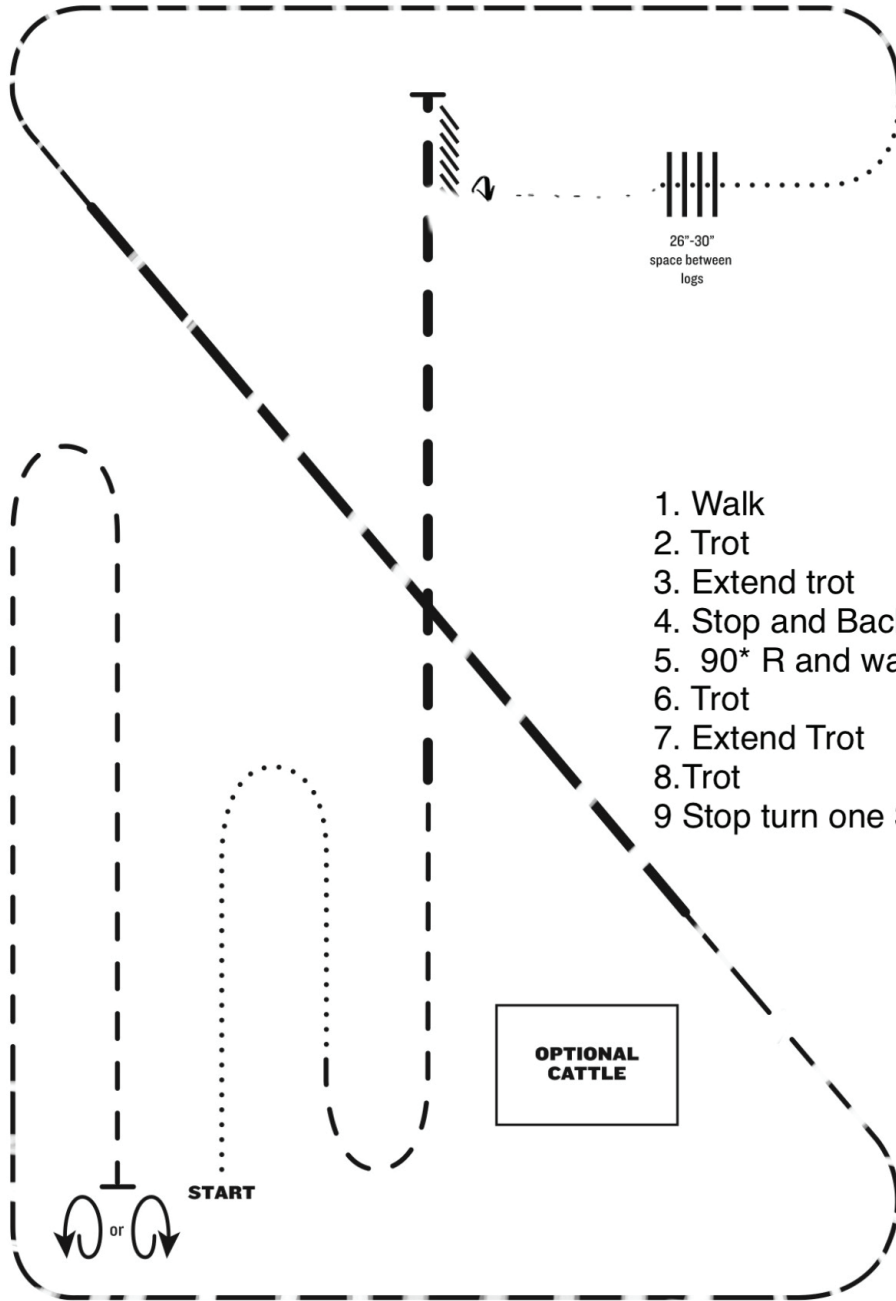

Small Fry Ranch Riding

LEGEND

.....	Walk
.....	Extended Walk
- - -	Trot
- - -	Extended Trot
— — —	Lope
— — —	Extended Lope
//////	Back
\\	Lead Change

1. Walk
2. Trot
3. Extend trot
4. Stop and Back
5. 90° R and walk over poles
6. Trot
7. Extend Trot
8. Trot
- 9 Stop turn one 360° either way

OPTIONAL
CATTLE